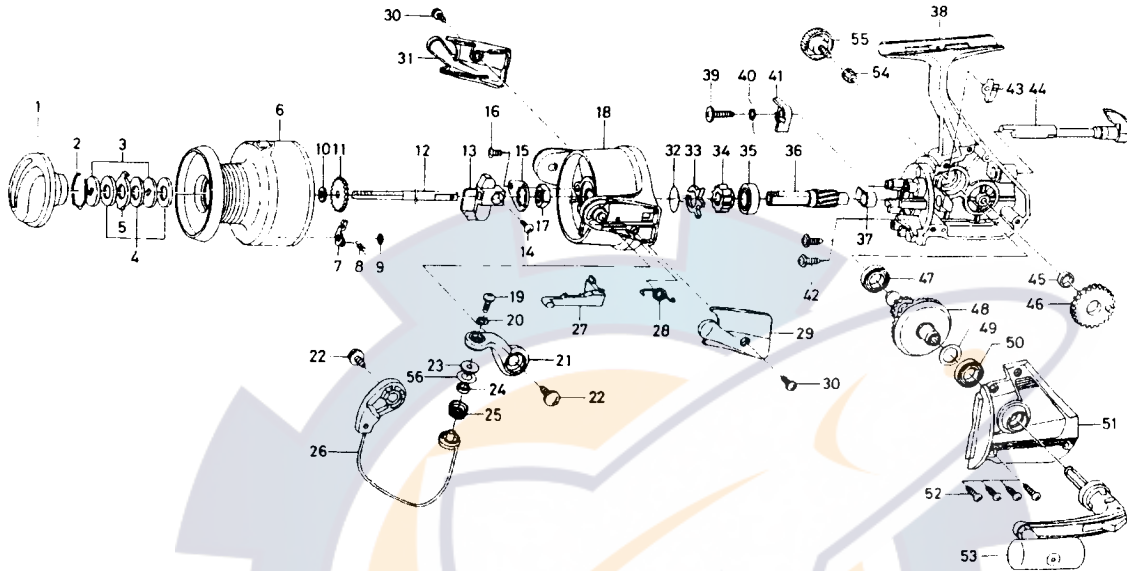

SPINNING REEL

**RG-Z4500T/Z5000T**

**RG-Z4500T**

**KEY**

NO.	PART NO.	PART NAME
.	F37-3802	EXTRA SPOOL
2-9	F53-6601	SPOOL
1	F36-9804	DRAG KNOB
2	171-7701	DRAG WASHER RET
3	L03-1301	KEY WASHER
4	373-3711	DRAG WASHER
5	B89-9501	EARED WASHER
7	B07-8201	CLICK PAWL
8	145-2101	CLICK SPRING
9	320-1402	CLICK RET
10	F09-4701	SPOOL WASHER
11	L02-1401	CLICK GEAR
12	L10-7302	MAIN SHAFT
13	L10-6601	OSC SLIDER
14	351-8901	OSC SLIDER SCREW
15	F58-9801	ROTOR NUT HOLD PLT
16	L01-1702	ROTOR NUT HOLD PLT SCREW
17	340-8301	ROTOR NUT
18	F36-8604	ROTOR
19	F60-7301	LINE ROLLER SCREW
21	F53-6901	BAIL ARM
22	E00-7601	BAIL ARM SCREW
23	F44-6302	LINE ROLLER COLLAR
24	F05-5601	BALL BEARING A
25	F45-4902	LINE ROLLER
26	F53-6701	BAIL
27	L10-6901	BAIL TRIP LEVER
28	F43-6401	BAIL SPRING
29	F36-9104	BAIL SPRING COVER
30	E24-8101	BAIL SPRING COVER SCREW
31	F36-9504	BAIL TRIP COVER
32	F21-2001	A/R PAWL SPRING A
33	L06-6801	A/R PAWL SPRING B
34	F36-8501	A/R RATCHET
35	637-6101	BALL BEARING B
36	L10-7701	PINION GEAR

**RG-Z4500T**

**KEY**

NO.	PART NO.	PART NAME
37	B88-0001	PINION COLLAR
38	E53-7501	BODY
39	L06-6501	A/R PAWL SCREW
40	L13-7201	A/R PAWL SPRING C
41	L06-6301	A/R PAWL
42	L01-1601	BEARING RET SCREW
43	E01-1801	A/R CAM SPRING
44	L10-0712	A/R LEVER
45	B47-4101	OSC GEAR COLLAR
46	L11-7001	OSC GEAR
47	B54-6001	BALL BEARING C
48	B78-9501	DRIVE GEAR
49	371-2824	DRIVE GEAR WASHER
50	B54-6001	BALL BEARING D
51	E53-7601	SIDE COVER
52	B83-5002	SIDE COVER SCREW
53	E53-7401	HANDLE
54	F40-9001	HANDLE COLLAR
55	L00-9106	HANDLE LOCK SCREW
56	F44-6202	LINE ROLLER WASHER

**RG-Z5000T Special Parts**

**KEY**

NO.	PART NO.	PART NAME
.	F37-4002	EXTRA SPOOL
2-9	F53-7101	SPOOL
18	F37-1004	ROTOR
26	F53-7201	BAIL
27	L10-7101	BAIL TRIP LEVER
38	E53-7502	BODY
51	E53-7602	SIDE COVER